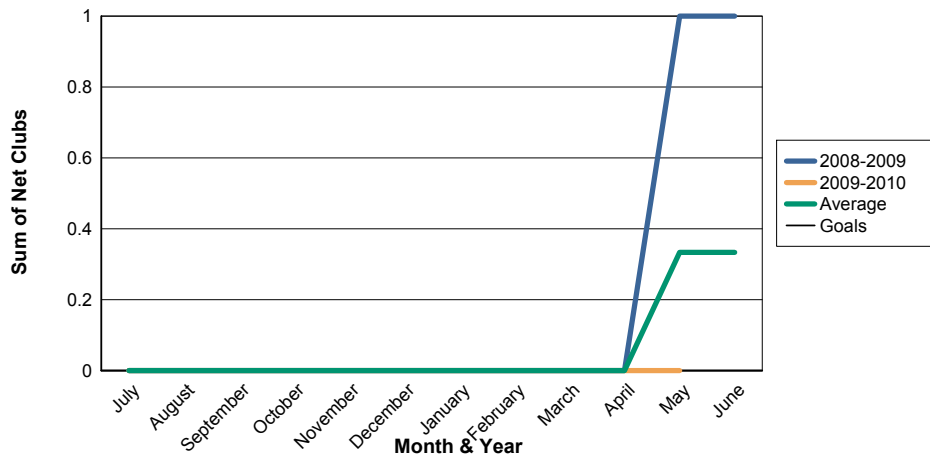

Sum of Net Clubs/ Month & Year

For District 107 H