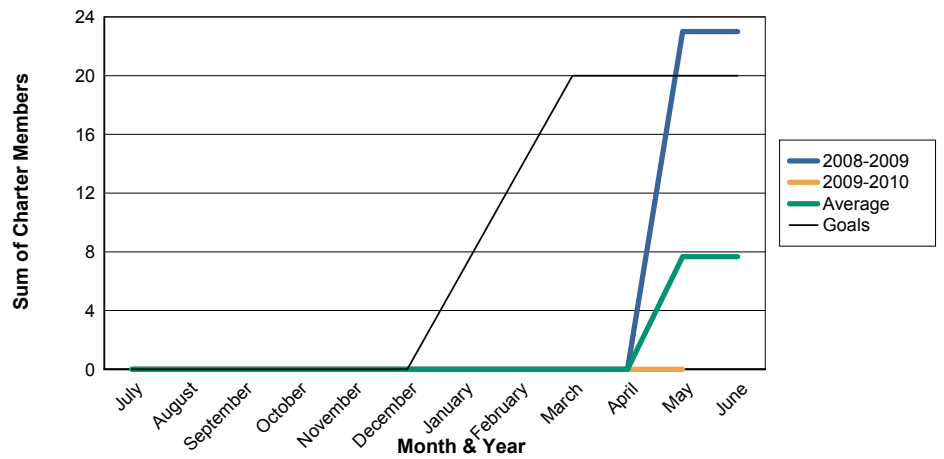

Sum of Charter Members/ Month & Year

For District 107 H