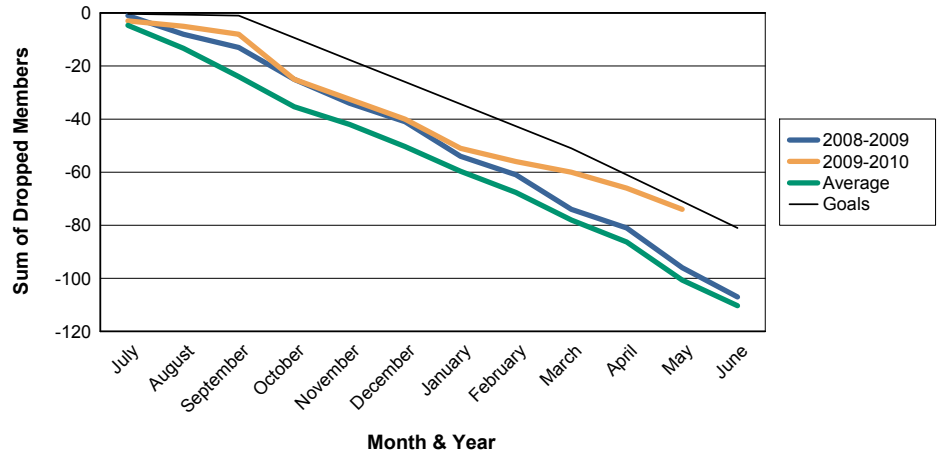

Sum of Dropped Members/ Month & Year

For District 107 H