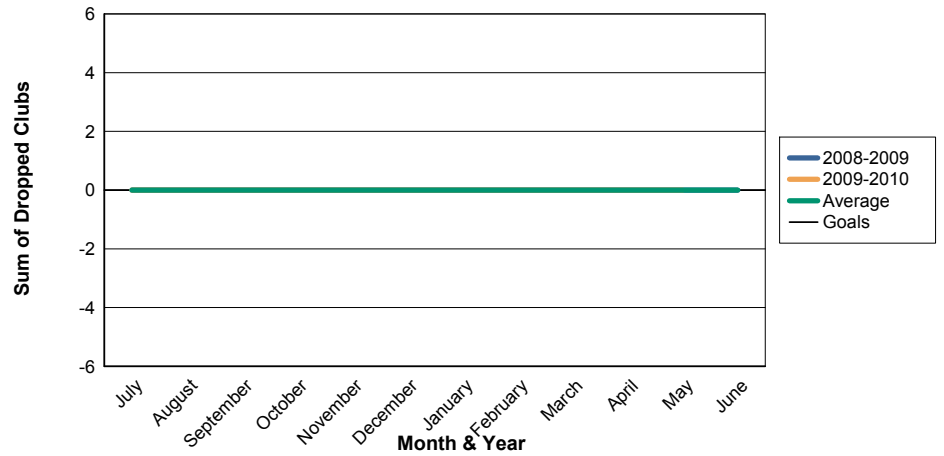

3 Year Comparisons for GMT Constitutional Area 4

By GMT District

As of May 2010

Sum of New Clubs/ Month & Year

For District 107 H

Sum of Dropped Clubs/ Month & Year

For District 107 H

Sum of Net Clubs/ Month & Year