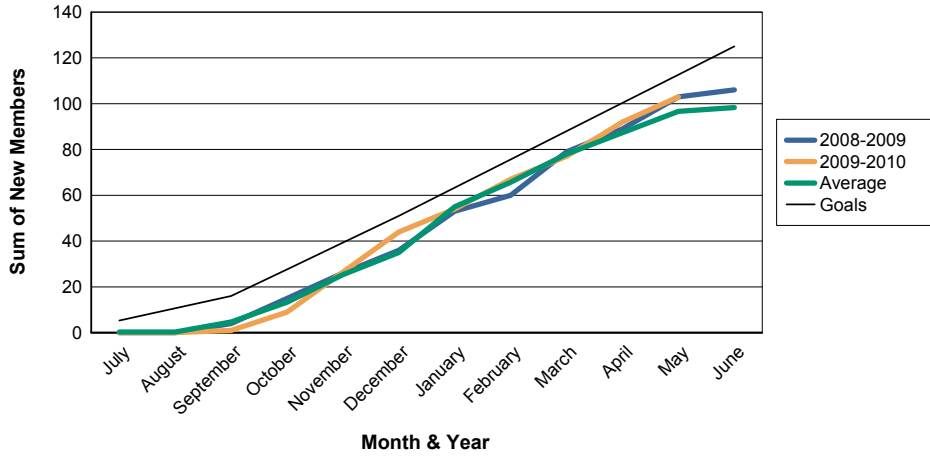

For District 107 H

Sum of Charter Members/ Month & Year

For District 107 H

3 Year Comparisons for GMT Constitutional Area 4

By GMT District

As of May 2010

Sum of New Members/ Month & Year

For District 107 H