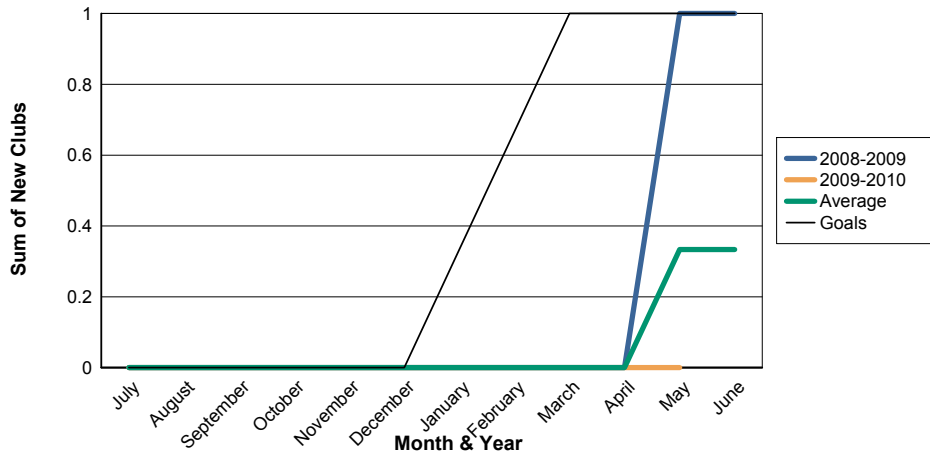

3 Year Comparisons for GMT Constitutional Area 4

By GMT District

As of May 2010

Sum of New Clubs/ Month & Year

For District 107 H

Sum of Dropped Clubs/ Month & Year

For District 107 H

Sum of Net Clubs/ Month & Year